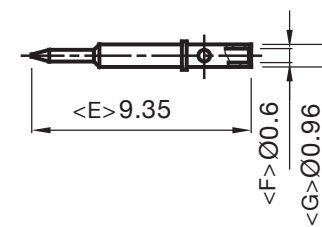

Dimensions

RECOMMENDED
CABLE STRIPPING DIMS