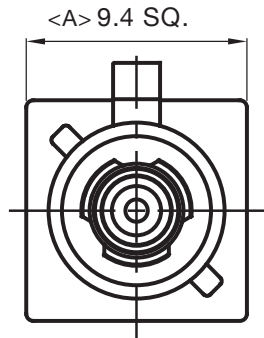

Dimensions

RECOMMENDED
CABLE STRIPPING DIMS