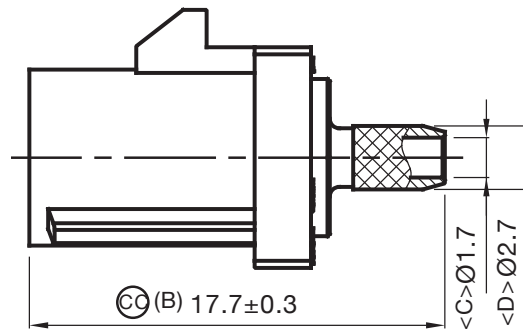

Dimensions

RECOMMENDED
CABLE STRIPPING DIMS